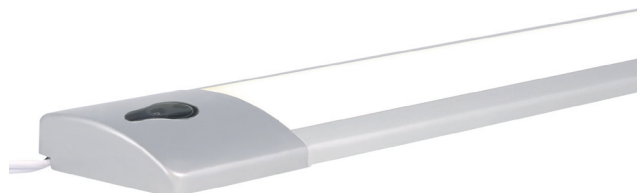

LED KITCHEN LIGHTING WITH SENSOR BUILT-UP 6W 3000K ALUMINIUM DIMMABLE 12V DC

Art. no. 50487857
Motion sensor

| 50487858
PIR motion sensor

COMPLETE SET

The LED built-up kitchen lighting has an aluminium housing and a length of 45cm. For this LED kitchen lighting, you need an LED transformer 12V DC. You can place up to 2 LED built-up kitchen lights on the LED transformer 15W, and up to 4 built-up kitchen lights on the LED transformer 30W.

PRODUCT COMBINATIE

- LED transformator:
 - LED transformator 12V 1,25A Max. 15W Art. no. 50489116
 - LED transformator 12V 2,5A Max. 30W Art. no. 50487854
- LED cabinet light surface mounted 3000K aluminium dimmable 24V DC Art. no. 50487855 | 50487856
- LED kitchen lighting surface mounted 6W 3000K aluminium dimmable 12V DC Art. no. 50487857 | 50487858