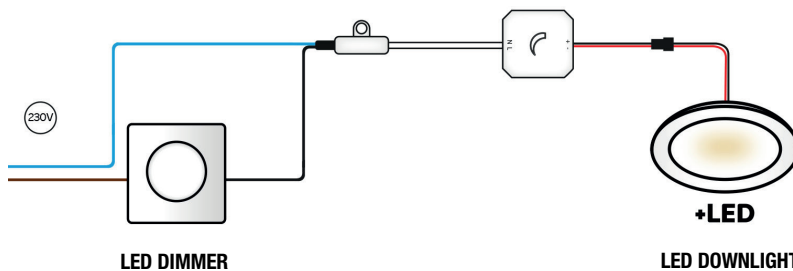

LED DOWNLIGHT RECESSED IP44 DIMMABLE

Art. no. 50413008 | 50413120 | 50413108
12 cm

Art. no. 50413011 | 50413130 | 50413111
18 cm

Art. no. 50413015 | 50413140 | 50413114
24 cm

DIMMABLE WITH WALL DIMMER

Choose our Yphix LED dimmer 5-350W built-in 230V trailing edge and dim your LED-downlight easily. Our Yphix LED dimmers can be combined with most cover frames of the most common brands like Busch Jaeger, GIRA, Jung and Berker. To combine the dimmer with the Busch Jaeger cover frames, an adapter is always added to adjust the width of the screw from 4mm to 6mm.

PRODUCT COMBINATION

- LED dimmer 5-350W flush-mounted 230V phase cut-off Art. no. 50348501
- LED Downlight recessed IP44 dimmable Art. no. 50413008 | 50413120 | 50413108 | 50413011 | 50413130 | 50413111 | 50413015 | 50413140 | 50413114