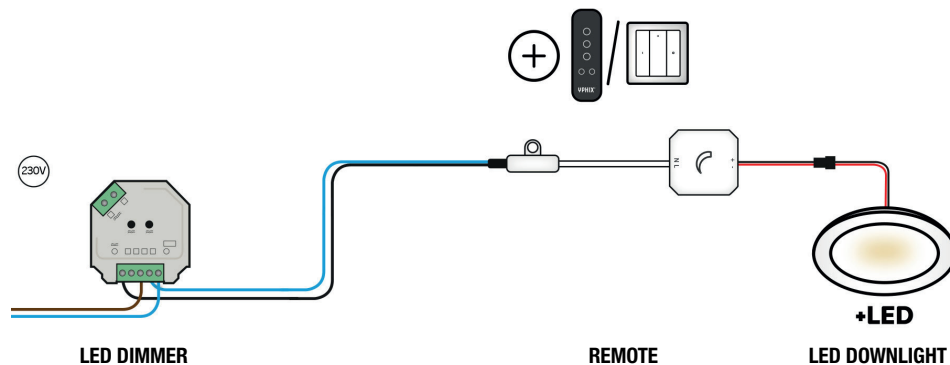

LED DOWNLIGHT RECESSED IP44 DIMMABLE

Art. no. 50413008 | 50413120 | 50413108
12 cm

Art. no. 50413011 | 50413130 | 50413111
18 cm

Art. no. 50413015 | 50413140 | 50413114
24 cm

DIMMABLE WITH RF REMOTE

Wireless dimming with an RF remote? Choose the wireless LED dimmer 230V combined with one of our remote. Do you prefer or want to add a remote on a fixed spot on the wall? Then choose a wall remote or pulse switch.

PRODUCT COMBINATION

- Wireless LED dimmer 230V Art. no. 50208510
- Remote (one or both):
 - RF remote control for YPHIX wireless 230 V LED dimmer* Art. no. 50208504
 - Wireless wall-mounted controller RF dimmers 4 zones* Art. no. 50208687
- LED Downlight recessed IP44 dimmable Art. no. 50413008 | 50413120 | 50413108 | 50413011 | 50413130 | 50413111 | 50413015 | 50413140 | 50413114