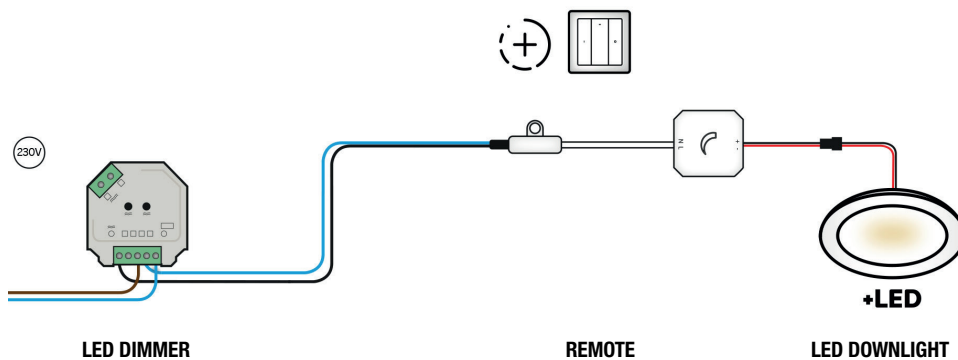

*OTHER OPTION

REMOTE	
1	RF Remote control for LED Dimmers CV-5ZD CC-350-5ZD and CC-700-5ZD black Art. no. 50208610
2	Wireless wall-mounted controller RF dimmers 4 zones Art. no. 50208688
3	Pulse switch flush-mounted complete with cover frame Art. no. 50178530

LED DOWNLIGHT RECESSED IP44 DIMMABLE

Art. no. 50413008 | 50413120 | 50413108
12 cm

Art. no. 50413011 | 50413130 | 50413111
18 cm

Art. no. 50413015 | 50413140 | 50413114
24 cm

DIMMABLE WITH ZIGBEE

Choose an Yphix 230V wireless LED dimmer Zigbee to be easily able to Smart control your regularly dimmable LED-downlights. It can easily be controlled via an app with hub on your smartphone, and with one of the Yphix wireless wall remotes, you can also control the lights without your phone!

PRODUCT COMBINATION

- Wireless LED dimmer Zigbee 230 V Art. no. 50208511
- Remote (one or both):
 - Wireless wall control Zigbee 1 zone* Art. no. 50208689
- LED Downlight recessed IP44 dimmable Art. no. 50413008 | 50413120 | 50413108 | 50413011 | 50413130 | 50413111 | 50413015 | 50413140 | 50413114

*OTHER OPTION

REMOTE	
1	Wireless wall control Zigbee 2 zones Art. no. 50208690
2	Wireless wall control Zigbee 4 zones Art. no. 50208691