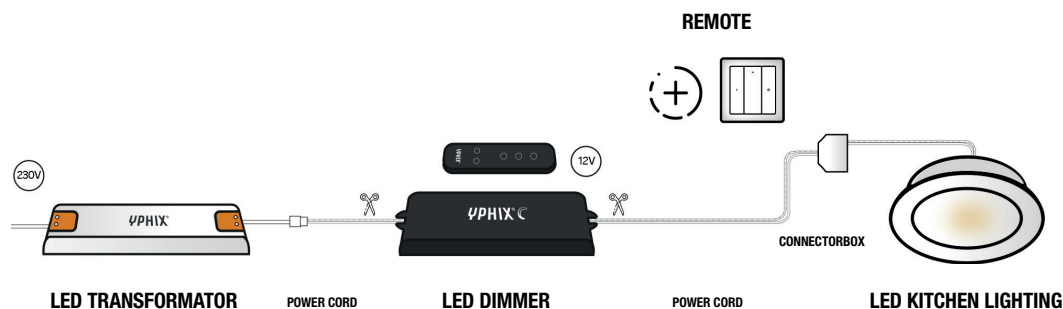

*OTHER OPTIONS

REMOTE	
1	Wireless wall-mounted controller RF dimmers 4 zones Art. no. 50208688