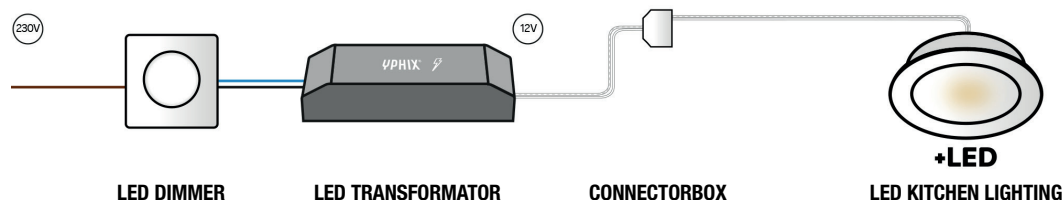

PRODUCT COMBINATION

- LED dimmer 5-350W flush-mounted 230V phase cut-off Art. no. 50348501
- LED transformer 12V 4.16A Max. 50W dimmable Art. no. 50349503
- LED cabinet lighting connector box surface-mounted white six-way 12 and 24VDC Art. no. 50489501
- LED kitchen lighting Novello, Livo and Somanò Art. no. 50487805 | 50487815 | 50487850