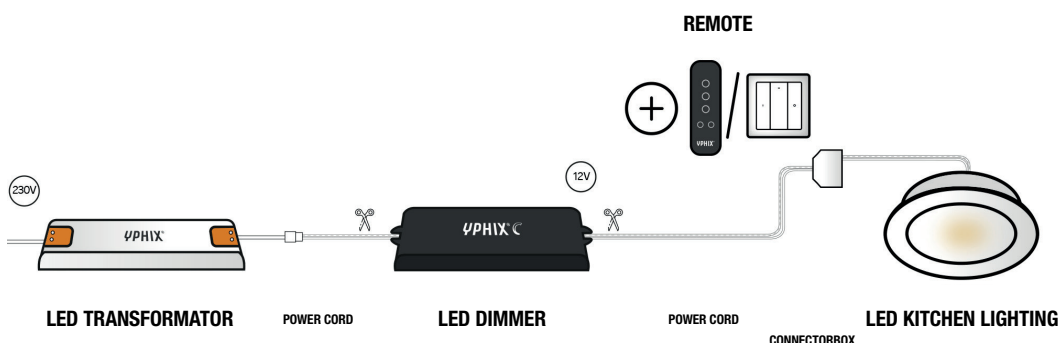

*OTHER OPTIONS

REMOTE	
1	Wireless wall-mounted controller RF dimmers 4 zones Art. no. 50208688
2	Pulse switch flush-mounted complete with cover frame Art. no. 50178530