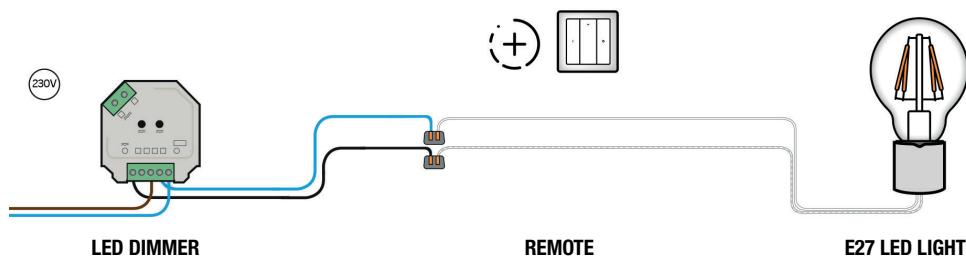

E27 LED LIGHT FILAMENT DIMMABLE

DIMMABLE WITH ZIGBEE

If you choose the Yphix 230V wireless LED dimmer Zigbee, you can easily make your regularly dimmable light smart. The dimmer can be connected with an app with hub on your smartphone, but you can also use an Yphix wireless wall remote Zigbee to be able to control the light without smartphone!

PRODUCT COMBINATION

- Wireless LED dimmer Zigbee 230V Art. no. 50208511
- Remote
 - Wireless wall-mounted controller RF dimmers 4 zones* Art. no. 50208687
- E27 LED light filament dimmable

*OTHER OPTIONS