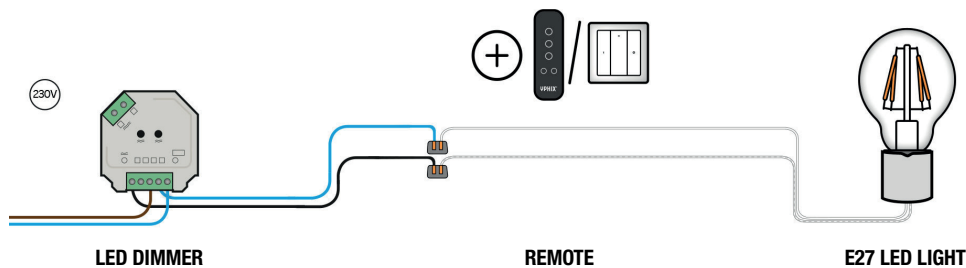

PRODUCT COMBINATION

- Wireless LED dimmer 230V Art. no. 50208510
- Remote:
  - RF remote control for YPHIX wireless 230 V LED dimmer* Art. no. 50208504
  - Wireless wall-mounted controller RF dimmers 4 zones* Art. no. 50208687
- E27 LED light filament dimmable