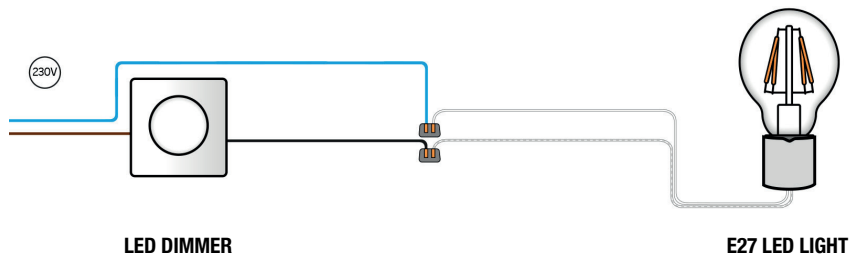

E27 LED LIGHT FILAMENT DIMMABLE

DIMMABLE WITH WALL DIMMER

Use the Yphix LED dimmer trailing edge to be sure that you have a perfect dimming range!

The Yphix LED dimmer can be combined with almost all cover frames of the best-known brands like GIRA, Jung and Berker. The Busch Jaeger cover frames can also be used. For those combinations, an adapter is always added to adjust the strength of the screw from 4mm to 6mm.

PRODUCT COMBINATION

- LED dimmer 5-350W flush-mounted 230V phase cut-off Art. no. 50348501
- E14 LED light filament dimmable

E27 LED LIGHT FILAMENT DIMMABLE

DIMMABLE WITH RF REMOTE

Do you want to be able to dim wireless with an RF remote? Then choose the Yphix wireless LED dimmer 230V with one of our remotes. If you want to control the light from a fixed point on the wall as well/instead, you can also use an Yphix wall remote or pulse switch.