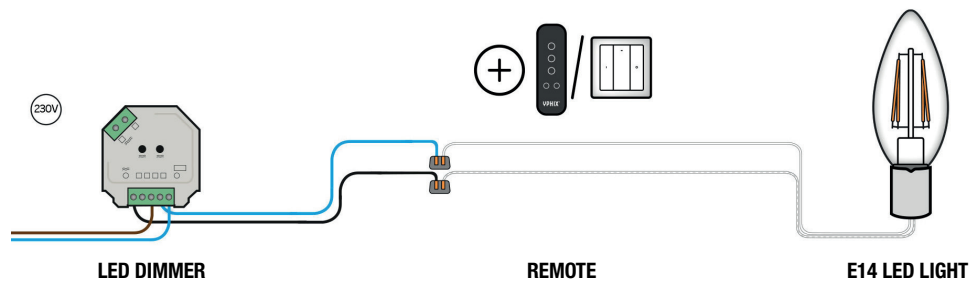

PRODUCT COMBINATION

- Wireless LED dimmer 230V Art. no. 50208510
- Remote:
  - RF remote control for YPHIX wireless 230 V LED dimmer* Art. no. 50208504
  - Wireless wall-mounted controller RF dimmers 4 zones* Art. no. 50208687
- E14 LED light filament dimmable