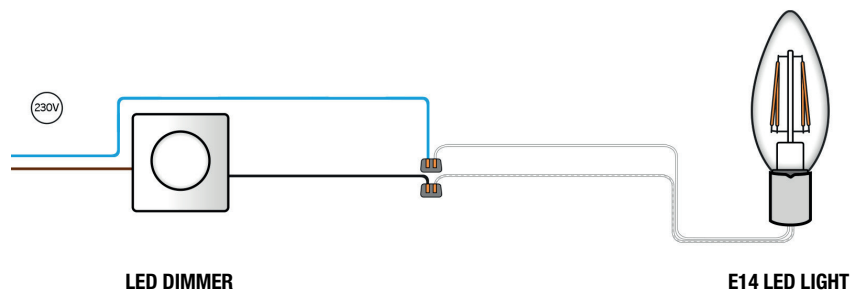

E14 LED LIGHT FILAMENT DIMMABLE

DIMMABLE WITH WALL DIMMER

Use the Yphix LED dimmer trailing edge to be sure that you have a perfect dimming range!

The Yphix LED dimmer can be combined with almost all cover frames of the best-known brands like GIRA, Jung and Berker. The Busch Jaeger cover frames can also be used. For those combinations, an adapter is always added to adjust the strength of the screw from 4mm to 6mm.

PRODUCT COMBINATION

- LED dimmer 5-350W flush-mounted 230V phase cut-off Art. no. 50348501
- E14 LED light filament dimmable

E14 LED LIGHT FILAMENT DIMMABLE

DIMMABLE WITH RF REMOTE

Do you want to be able to dim wireless with an RF remote? Then choose the Yphix wireless LED dimmer 230V with one of our remotes. If you want to control the light from a fixed point on the wall as well/ instead, you can also use an Yphix wall remote or pulse switch.