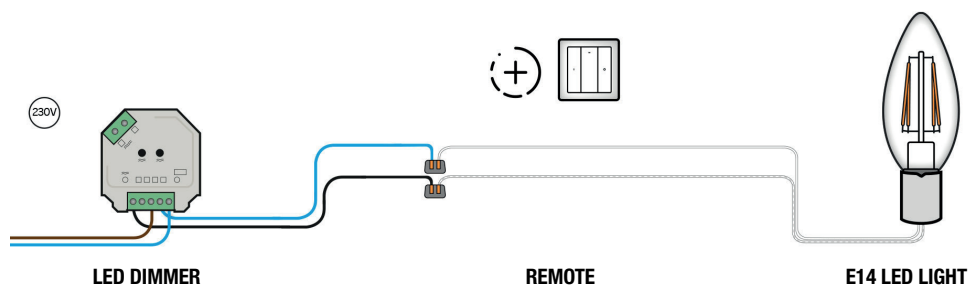

E14 LED LIGHT FILAMENT DIMMABLE

DIMMABLE WITH ZIGBEE

If you choose the Yphix 230V wireless LED dimmer Zigbee, you can easily make your regularly dimmable light smart. The dimmer can be connected with an app with hub on your smartphone, but you can also use an Yphix wireless wall remote Zigbee to be able to control the light without smartphone!

PRODUCT COMBINATION

- Wireless LED dimmer Zigbee 230V Art. no. 50208511
- Remote
 - Wireless wall-mounted controller RF dimmers 1 zone* Art. no. 50208687
- E14 LED light filament dimmable

*OTHER OPTION

REMOTE	
1	Wireless wall control Zigbee 2 zones Art. no. 50208690
2	Wireless wall control Zigbee 4 zones Art. no. 50208691