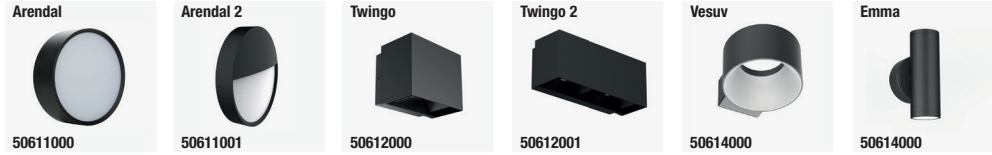

SKU	Product name	Diameter (mm)	Length (mm)	Width (mm)	Height (mm)	IP value	Colour	Dim-mable	Lifetime (hrs)	Wattage (W)	Input Voltage	Lumen (Lm)	Kelvin value (K)	CRI	Beam angle
50611000	LED wall & ceiling light Arendal 1 black 12W 3000K IP65	Ø250			58	IP65	Black (RAL 9005)	No	30000	12	220-240V AC	1250	3000K	>80	110°
50611001	LED wall & ceiling light Arendal 2 black 12W 3000K IP65	Ø250			74	IP65	Black (RAL 9005)	No	30000	12	220-240V AC	1100	3000K	>80	110°
50612000	LED wall light Twingo black 10W 3000K adjustable beam angle IP65		120	97	100	IP65	Black (RAL 9005)	No	30000	10	220-240V AC	900	3000K	>80	15°-60°
50612001	LED wall light Twingo 2 black 18W 3000K adjustable beam angle IP65		242	97	100	IP65	Black (RAL 9005)	No	30000	18	220-240V AC	1350	3000K	>80	15°-60°
50613000	LED wall light Vesuv black 8W 3000K IP65	Ø140	170	59		IP65	Black (RAL 9005)	No	30000	8	220-240V AC	655	3000K	>80	120°
50614000	LED wall light Emma black 10W 3000K IP65	Ø60	105		170	IP65	Black (RAL 9005)	No	30000	10	220-240V AC	900	3000K	>80	60°

SKU	Product name	Diameter (mm)	Length (mm)	Width (mm)	Height (mm)	IP value	Colour	Dim-mable	Lifetime (hrs)	Wattage (W)	Input Voltage	Lumen (Lm)	Kelvin value (K)	CRI	Beam angle
50413508	LED ceiling light white round 9W 3000K dimmable	Ø117			39	IP44	White (RAL 9003)	Yes	30000	9	220-240V AC	530	3000K	>80	120°
50413511	LED ceiling light white round 11W 3000K dimmable	Ø180			39	IP44	White (RAL 9003)	Yes	30000	11	220-240V AC	820	3000K	>80	120°
50413515	LED ceiling light white round 15W 3000K dimmable	Ø240			39	IP44	White (RAL 9003)	Yes	30000	15	220-240V AC	1010	3000K	>80	120°
50413530	LED ceiling light white round 30W 3000K dimmable	Ø300			39	IP44	White (RAL 9003)	Yes	30000	30	220-240V AC	2240	3000K	>80	120°